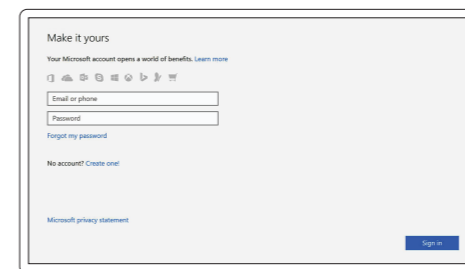

Sign in to your Microsoft account or create a local account

Meld u aan bij uw Microsoft-account of maak een lokale account aan

Se connecter à un compte Microsoft ou créer un compte local